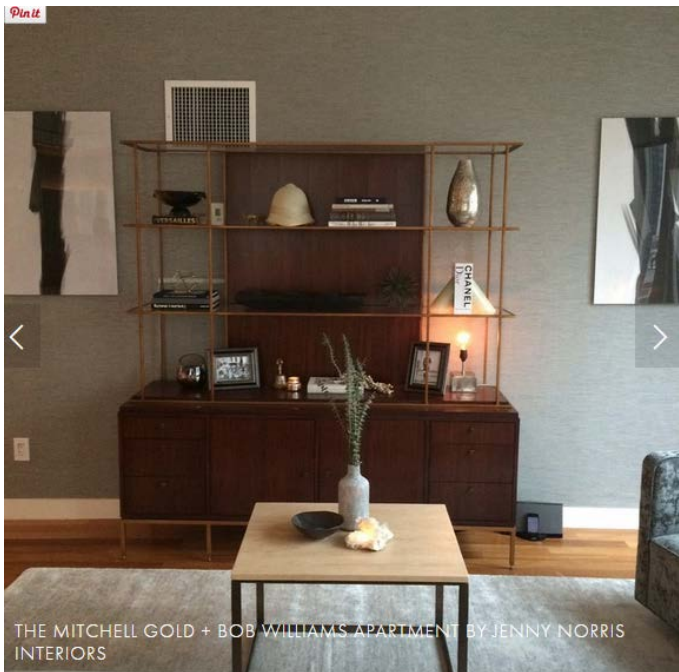

# DOMINO DESIGNER SHOPHOUSE

April 6, 2015 · Comment

THE MITCHELL GOLD + BOB WILLIAMS APARTMENT BY JENNY NORRIS INTERIORS

THE BALLARD APARTMENT BY DEKAR DESIGNS

THE DOMINO APARTMENTS

THE HOMEWARE APARTMENT BY ANTONINO BUZZETTA

THE THOMASVILLE APARTMENT BY J+G DESIGNS